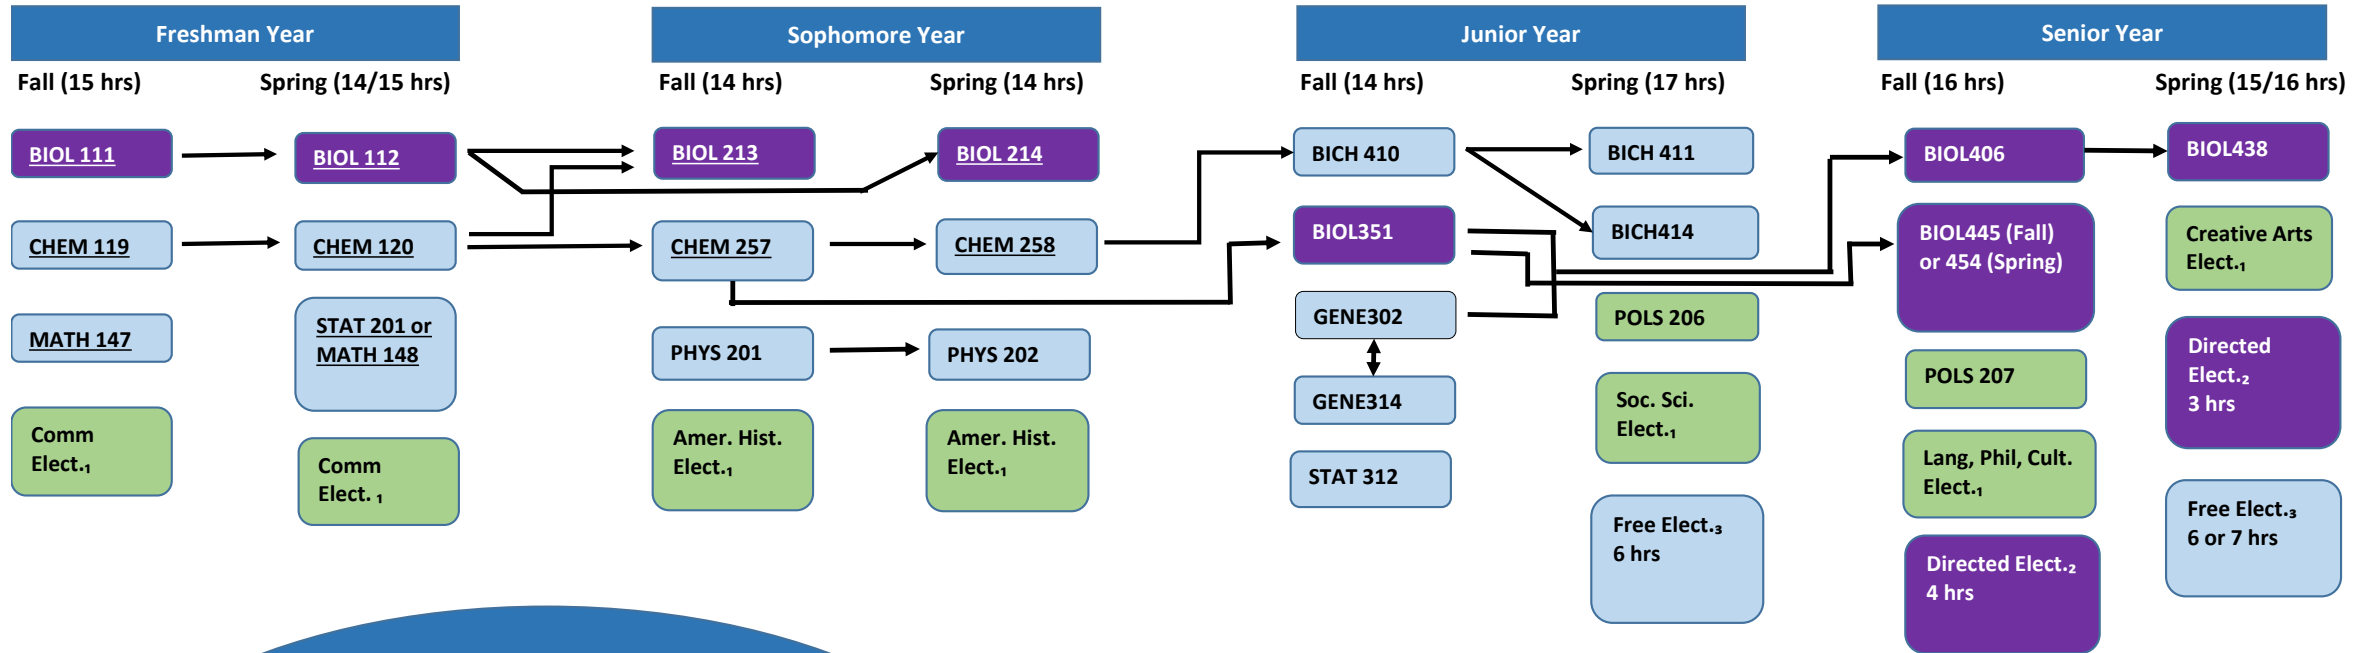

**BS Microbiology
Recommended Degree Plan**
120 semester hours

Footnotes:

1. See core.tamu.edu for course options. One International and Cultural Diversity and one Cultural Discourse required to graduate. *Core curriculum electives are flexible and may generally be taken any semester.*
2. See catalog for course options. Two courses must be designated Writing Intensive.
3. Select from any 100-499 course not used elsewhere except AGLS 101, ASCC 101, ASCC 102, ASCC 289, BIMS 101, BIOL 107, BIOL 113, BIOL 206, BUSN 100, CHEM 106, CHEM 116, HORT101, MATH 102, MATH 142, WFSC 101. Only one KINE 199 may be used as a general elective.

University Core Curriculum

Major Coursework

Underline indicates CBK coursework to be completed before start of Junior Year

Course order/prerequisite order indicated by arrows

Courses must be taken concurrently